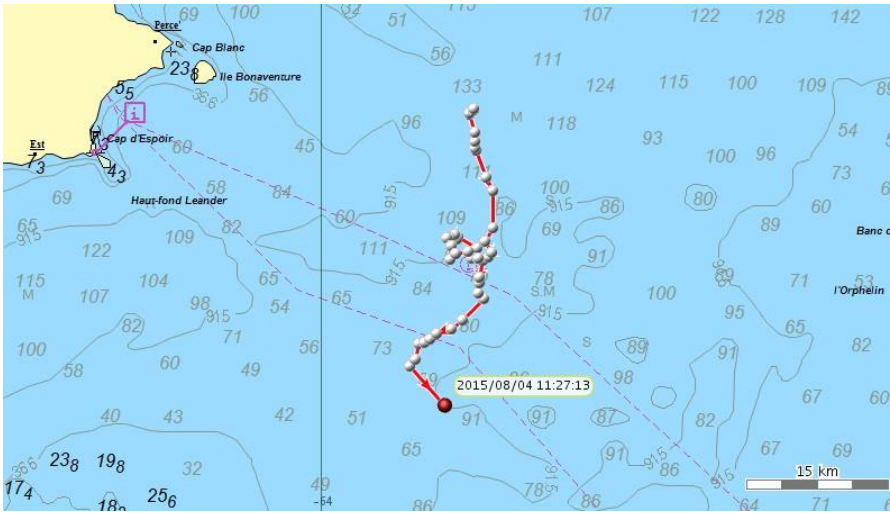

Current Satellite tag locations August 5, 2015 (9:00 am):

1.) Coordinates: 47°22'52" N and 59°58'38" W

2.) Coordinates: 47°31'24" N and 60°24'28" W

3.) Coordinates: 48°10'42" N and 63°49'29" W

4.) Coordinates: 48°15'19" N and 62°36'44" W

Google Earth Image of all 4 locations: